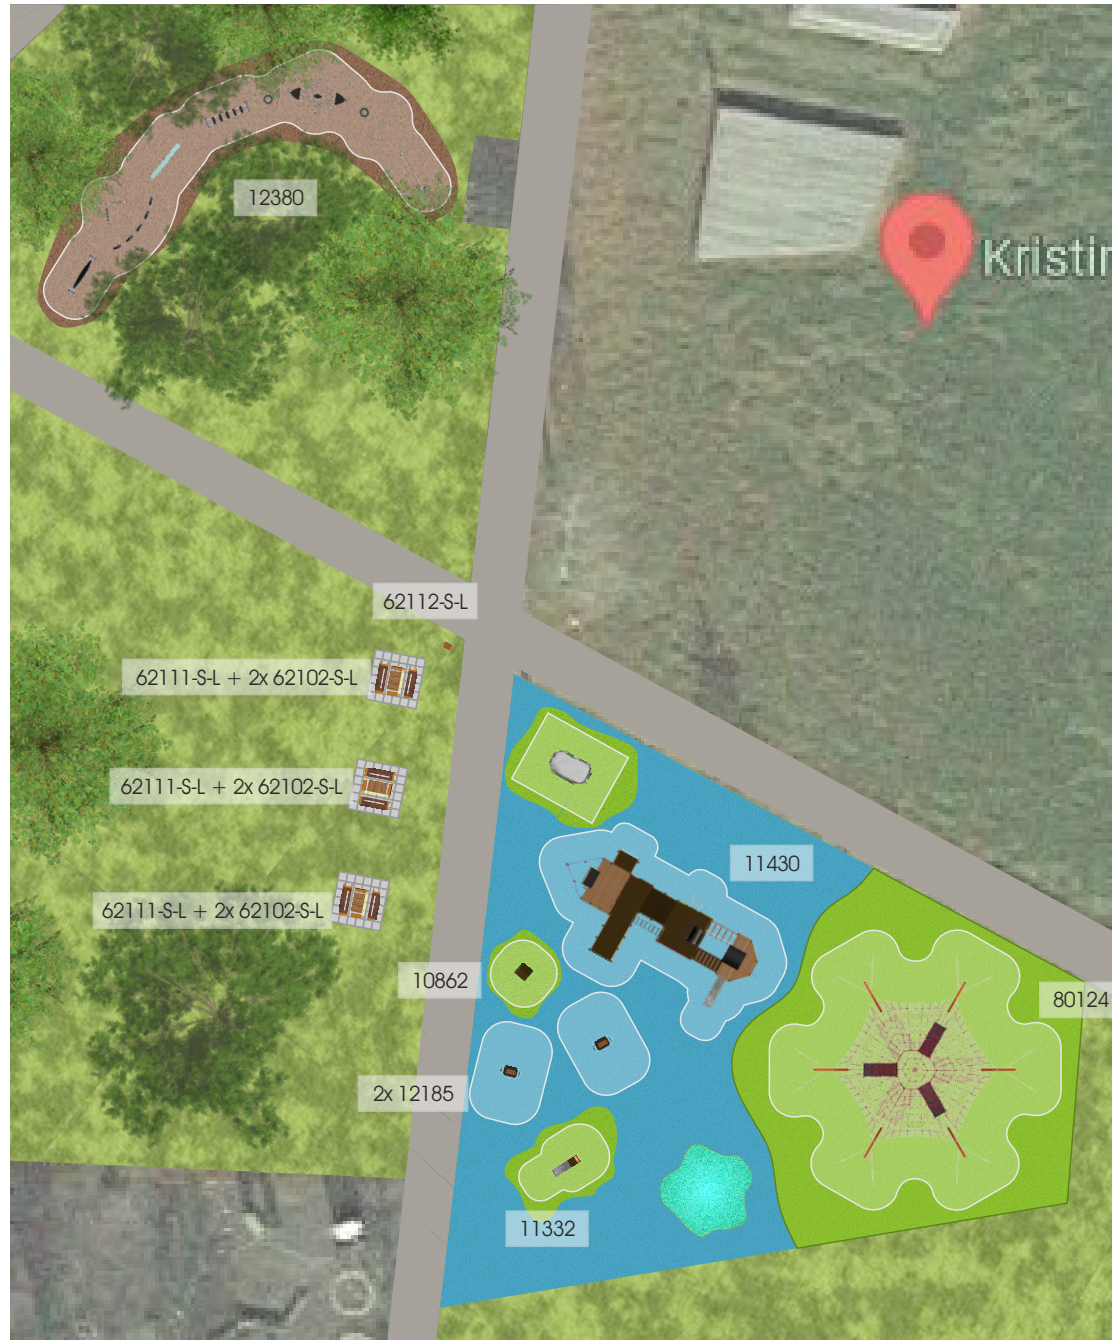

obstacle course

resting/relax place

playground area

# CLOSE-UP VIEW

-  barch
-  grass
-  wetpour blue
-  wetpour green

80124

Ora (modification)

11430

Cutty Sark (modification)

10862

Frog Playhouse  
(modification)

12185

Surfing (modification)

11332

Dottie II (modification)

12380

Wonderland Trim Trail  
(modification)

62111-S-L

Nyboder Outdoor Table 180 cm 6-8 Seats  
RAL 8023