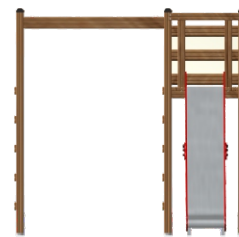

1

Climbing module

LARS LAJ[®]

Product name: Climbing module
Catalogue number:
Dimensions: 381x287 cm
Total height: 276 cm
Safety zone: 804x676 cm
Platform height: 180 cm
Critical Falling Height: 265 cm
Requires falling surface: YES
Spare parts available: YES
Acc. to EN 1176: YES
Age level: 5+ years

276 cm

387 cm

381 cm

804 cm

676 cm