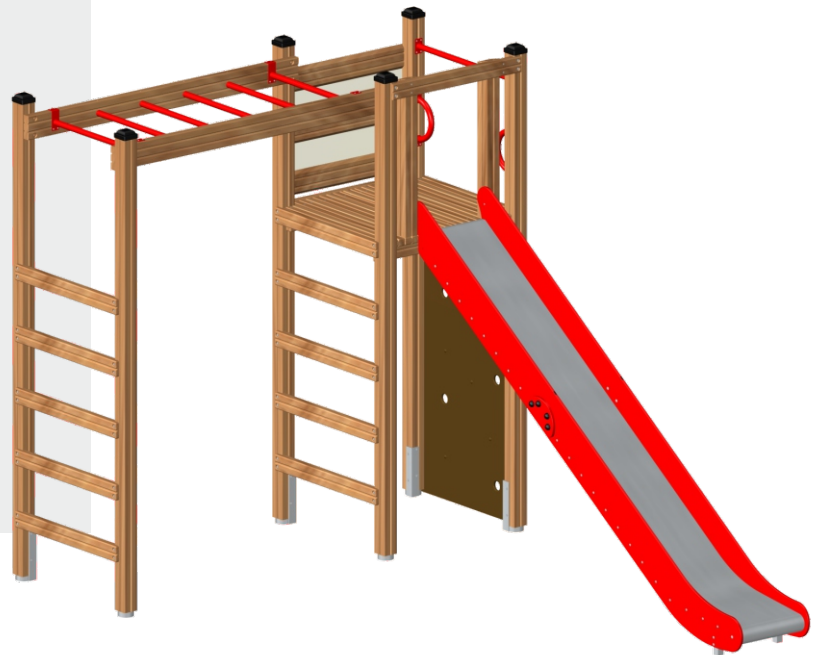

1

Climbing module

LARS LAJ[®]

Product name: Climbing module
Catalogue number:
Dimensions: 381x287 cm
Total height: 276 cm
Safety zone: 804x676 cm
Platform height: 180 cm
Critical Falling Height: 265 cm
Requires falling surface: YES
Spare parts available: YES
Acc. to EN 1176: YES
Age level: 5+ years

276 cm

387 cm

381 cm

804 cm

676 cm